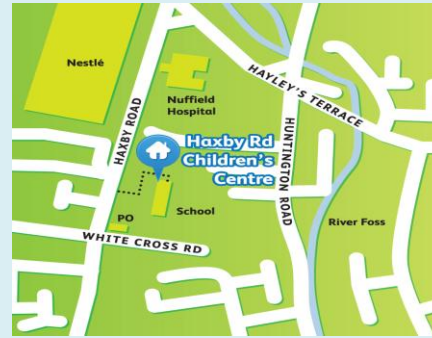

HOW TO CONTACT US AND WHERE WE ARE: -

North Cluster: Clifton, Haxby Road New Earswick Children's Centres phone 01904 555266