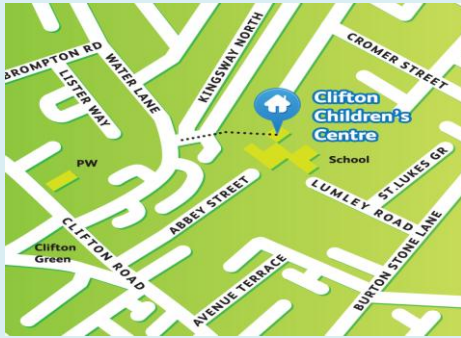

HOW TO CONTACT US AND WHERE WE ARE: -

North Cluster: Clifton, Haxby Road New Earswick Children's Centres phone 01904 555266